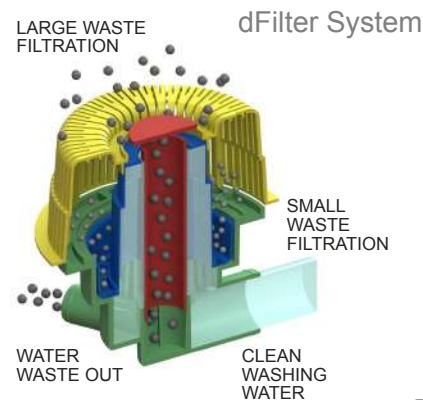

ECOLINE

The **essential dishwasher** simple, robust and reliable, easy to use.
Made out of solid inox stainless steel 304.
Excellent washing results with simple and attractive design.

main

- *mechanical push buttons interface*
- *single skin wall with double skin insulated door*
- *tank partially molded and welding edge*
- *rack guides removable and door reinforced hinges*
- *dFilter system technology*
- *peristaltic rinse aid dispenser*
- *thermostop function available*
- *automatic water drain and cleaning cycle*

ECO1000

pass through dishwasher

500 x 500 mm

420 mm

60-180-240 sec

60 racks/h

1,7 L

400V
14,2A/9,8Kw

tech

Tank capacity	20 L	Inlet water pressure	2 - 4 bar
Boiler capacity	10 L	Inlet water temperature	55 °C
Wash pump power	1 hp / 0,75 Kw	Final rinse temperature	82 °C
Tank element	4 Kw	Wash temperature	55 °C
Boiler element	9 kW	Weight	130 Kg
Standard included	2 racks 500x500 plates/univ.+insert cutlery		

optional

detergent disp.

drain pump

digital display

built-in
water softener

dim